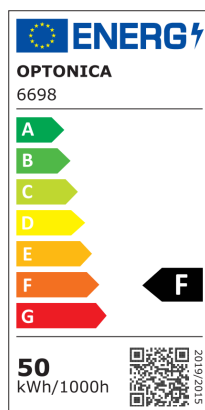

LED profil IP65

Snaga

50W

Svijetla boja

Stamps

RoHS

Tehnička specifikacija

Brand	Optonica	On/Off Cycles	25 000x
Product Code	OT50-A2	Instant On	0.2s
Power	50W	Material	ALU+PC
Energy Consumption	50 kWh/1000h	Operating Frequency	50-60 Hz
Input voltage	AC220-240V	Temperature	-20°C / +40°C
Flux	4150 lm	Ra ≥	80
FLUX per watt	83lm/W	Life span	25 000 Hours
IP	65	Color Code	840
Dimmable	No	Lumen maintenance at end of service life	70%
Correlated Color Temperature	4000K	Size of product	1500x68x45 mm
Light Color	Neutral white	Size of package	1555x50x30 mm
Wattage Equivalent	200W	Items per pack	1
EAN Code	3800156666986	Items per box	40
Energy Efficiency Label	F	Gross weight	0,500 kg
Beam angle	120°	Net weight	0,400 kg
Power Factor	0.5	Warranty	2 Years