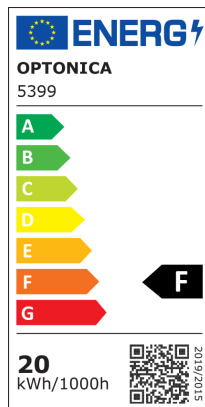

LED magnetski sklopivi sa 10 glava

Vlast

20W

Svijetla boja

Stamps

Tehnička specifikacija

Brand	Optonica	Instant On	0.1s
Product Code	LN20-A4	Material	ALU+PC
Power	20W	Operating Frequency	50Hz
Energy Consumption	20 kWh/1000h	Temperature	-20°C / +40°C
Input voltage	DC48V	Ra ≥	90
Flux	1600 lm	Life span	25 000 Hours
FLUX per watt	80lm/W	Color Code	840
IP	20	Lumen maintenance at end of service life	70%
Dimmable	No	Size of product	270x34x95 mm
Correlated Color Temperature	4000K	Size of package	285x155x38 mm
Light Color	Neutral white	Size of Box	410x325x335 mm
Wattage Equivalent	100W	Items per pack	1
EAN Code	3800156653993	Items per box	20
Energy Efficiency Label	F	Gross weight	0,833 kg
Beam angle	24°	Net weight	0,757 kg
Power LED	20W	Warranty	2 Years
On/Off Cycles	100 000x		