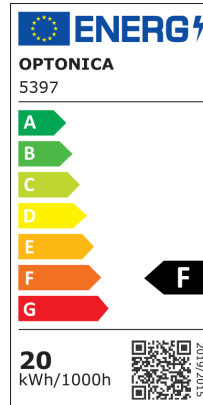

LED magnetska tračna svjetiljka

Snaga

20W

Svijetla boja

Stamps

Tehnička specifikacija

Brand	Optonica	Instant On	0.1s
Product Code	LN20-A4	Operating Frequency	50Hz
Power	20W	Temperature	-20°C / +40°C
Energy Consumption	20 kWh/1000h	Ra ≥	90
Input voltage	DC48V	Life span	25 000 Hours
Flux	1600 lm	Color Code	940
FLUX per watt	80lm/W	Lumen maintenance at end of service life	70%
IP	20	Size of product	φ65x130 mm
Dimmable	No	Size of package	210x155x75 mm
Correlated Color Temperature	4000K	Size of Box	470x350x400 mm
Light Color	Neutral white	Items per pack	1
Wattage Equivalent	100W	Items per box	20
EAN Code	3800156653979	Material	ALU + PC
Energy Efficiency Label	F	Gross weight	0,577 kg
Beam angle	15°	Net weight	0,474 kg
Power LED	20W	Series	M35
On/Off Cycles	100 000x	Warranty	2 Years