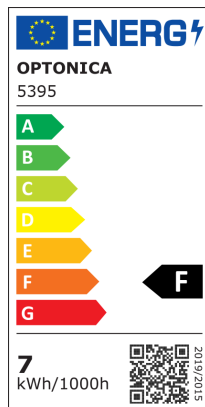

Faro LED Magnetico 10-Teste

Potenza

7W

Colore della luce

Luce naturale

Stamps

CE

RoHS

-80

Specifiche tecniche

Brand	Optonica	Instant On	0.1s
Product Code	LN7-A4	Operating Frequency	50Hz
Power	7W	Temperature	-20°C / +40°C
Energy Consumption	7 kWh/1000h	Ra ≥	90
Input voltage	DC48V	Life span	25 000 Hours
Flux	560 lm	Color Code	940
FLUX per watt	80lm/W	Lumen maintenance at end of service life	70%
IP	20	Size of product	φ55x105 mm
Dimmable	No	Size of package	170x140x55 mm
Correlated Color Temperature	4000K	Size of Box	530x300x300 mm
Light Color	Luca naturale	Items per pack	1
Wattage Equivalent	45W	Items per box	30
EAN Code	3800156653955	Material	ALU + PC
Energy Efficiency Label	F	Gross weight	0,349 kg
Beam angle	15°	Net weight	0,289 kg
Power LED	7W	Series	M35
On/Off Cycles	100 000x	Warranty	2 Years