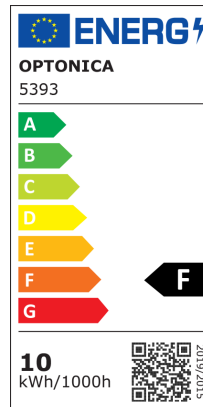

Reflector LED Magnético 5-Cabezas M35

Potencia

10W

Color de luz

Blanca neutral

Stamps

10 kWh/1000h

Especificación técnica

Brand	Optonica	Operating Frequency	50Hz
Product Code	LN10-A4	Temperature	-20°C / +40°C
Power	10W	Ra ≥	80
Energy Consumption	10 kWh/1000h	Life span	25 000 Hours
Input voltage	DC48V	Color Code	840
Flux	800lm	Lumen maintenance at end of service life	70%
FLUX per watt	80lm/W	Size of product	135x34x50.5
IP	20	Size of package	155x73x38 mm
Dimmable	No	Size of Box	405x335x225 mm
Correlated Color Temperature	4000K	Items per pack	1
Light Color	Blanca neutral	Items per box	20
Wattage Equivalent	60W	Material	ALU + PC
EAN Code	3800156653931	Color	Black
Energy Efficiency Label	F	Dimensions	137 x 34 x 68 mm
Beam angle	24°	Gross weight	0,221 kg
Power LED	10W	Net weight	0,188 kg
On/Off Cycles	100 000x	Series	M35
Instant On	0.1s	Warranty	2 Years