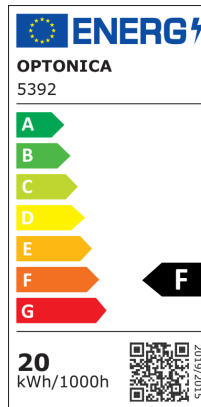

Reflector LED Magnético M35 Riel

Potencia

20W

Color de luz

 Blanca neutral

Stamps

Especificación técnica

Brand	Optonica	Instant On	0.1s
Product Code	LN20-A4	Material	ALU+PC
Power	20W	Operating Frequency	50Hz
Energy Consumption	20 kWh/1000h	Temperature	-20°C / +40°C
Input voltage	DC48V	Ra ≥	80
Flux	1600 lm	Life span	25 000 Hours
FLUX per watt	80lm/W	Color Code	840
IP	20	Lumen maintenance at end of service life	70%
Dimmable	No	Size of product	600x34x50.5 mm
Correlated Color Temperature	4000K	Size of package	610X38X73 mm
Light Color	Blanca neutral	Size of Box	625x405x225 mm
Wattage Equivalent	105W	Items per pack	30
EAN Code	3800156653924	Items per box	1
Energy Efficiency Label	F	Gross weight	0,656 kg
Beam angle	120º	Net weight	0,580 kg
Power LED	20W	Series	M35
On/Off Cycles	100 000x	Warranty	2 Years