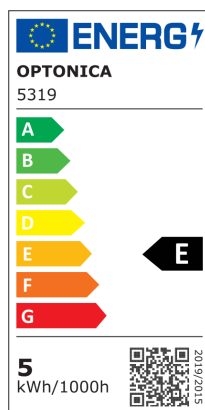

LED Интериорен Прожектор M20

Цвят на светлината

Stamps

Техническа Спецификация

| | | | |
|-------------------------------------|--------------------|---|---------------|
| Brand | Optonica | Operating Frequency | 50-60 Hz |
| Product Code | LN5-A4 | Temperature | -20°C / +40°C |
| Input voltage | DC48V | Ra ≥ | 80 |
| Flux | 560 | Life span | 25 000 Hours |
| FLUX per watt | 112 lm/W | Color Code | 840 |
| IP | 20 | Lumen maintenance at end of service life | 70% |
| Dimmable | No | Size of product | φ60 x 200 mm |
| Correlated Color Temperature | 4000K | Items per pack | 1 |
| Light Color | Неутрална светлина | Items per box | 30 |
| Wattage Equivalent | 70W | Material | Plastic+ALU |
| EAN Code | 3800156653191 | Cable | 75cm |
| Energy Efficiency Label | E | Gross weight | 0,286 kg |
| Beam angle | 15-60° | Net weight | 0,228 kg |
| Power LED | 5W | Series | M20/M35 |
| On/Off Cycles | 100 000x | Warranty | 2 Years |
| Instant On | 0.1s | | |