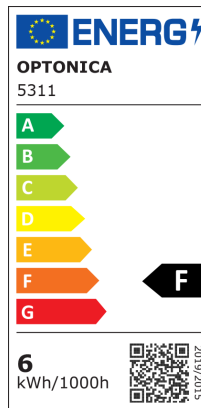

LED magnetska tračna svjetiljka M20, 6 glava

Snaga

6W

Svijetla boja

Neutral white

Stamps

Tehnička specifikacija

| | | | |
|------------------------------|---------------|--|---------------|
| Brand | Optonica | Instant On | 0.1s |
| Product Code | LN6-A4 | Operating Frequency | 50Hz |
| Power | 6W | Temperature | -20°C / +40°C |
| Input voltage | DC48V | Ra ≥ | 80 |
| Flux | 480 lm | Life span | 25 000 Hours |
| FLUX per watt | 80lm/W | Color Code | 840 |
| IP | 20 | Lumen maintenance at end of service life | 70% |
| Dimmable | No | Size of product | 112x22x45 mm |
| Correlated Color Temperature | 4000K | Items per pack | 1 |
| Light Color | Neutral white | Items per box | 144 |
| Wattage Equivalent | 40W | Material | ALU + PC |
| EAN Code | 3800156653115 | Gross weight | 0,112 kg |
| Energy Efficiency Label | F | Net weight | 0,099 kg |
| Beam angle | 24° | Series | M20 |
| Power LED | 6W | Warranty | 2 Years |
| On/Off Cycles | 100 000x | | |