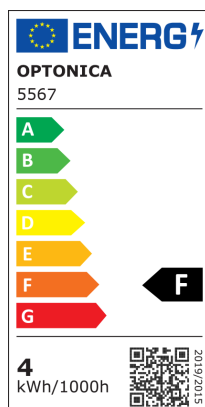

LED cijev T5 s prekidačem, poveziva - plastika

Snaga

4W

Svijetla boja

Stamps

Tehnička specifikacija

Brand	Optonica	Instant On	0.1s
Product Code	TU4-A2	Material	Plastic
Socket	T5	Operating Frequency	50-60 Hz
Power	4W	Temperature	-20°C / +40°C
Energy Consumption	4 kWh/1000h	Ra ≥	80
Input voltage	AC220-240V	Life span	25 000 Hours
Flux	320 lm	Color Code	828
FLUX per watt	80lm/W	LED Type	SMD
IP	20	Lumen maintenance at end of service life	70%
Dimmable	No	Size of product	310x28 mm
Correlated Color Temperature	2700K	Size of package	330x30x25 mm
Light Color	Warm white	Size of Box	345x165x195 mm
Wattage Equivalent	30W	Items per pack	1
EAN Code	3800156655676	Items per box	30
Energy Efficiency Label	F	Gross weight	0,096 kg
Beam angle	120°	Net weight	0,063 kg
Power Factor	0.9	Warranty	2 Years