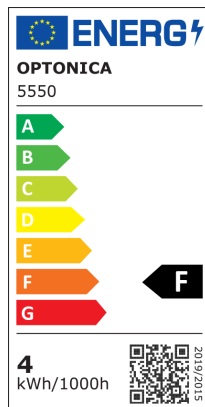

LED cijev T5 poveziva - plastika

Snaga

4W

Svijetla boja

White light

Stamps

CE

RoHS

-80

Tehnička specifikacija

Brand	Optonica	Instant On	0.1s
Product Code	TU4-A1	Operating Frequency	50-60 Hz
Socket	T5	Temperature	-20°C / +40°C
Power	4W	Ra ≥	80
Energy Consumption	4 kWh/1000h	Life span	25 000 Hours
Input voltage	AC220-240V	Weight of Product	100 gr.
Flux	320 lm	Color Code	860
FLUX per watt	80lm/W	LED Type	SMD
IP	20	Lumen maintenance at end of service life	70%
Dimmable	No	Size of product	310x28 mm
Correlated Color Temperature	6000K	Size of package	330x30x25 mm
Light Color	White light	Size of Box	345x165x195 mm
Wattage Equivalent	30W	Items per pack	1
EAN Code	3800156655508	Items per box	30
Energy Efficiency Label	F	Material	Plastic
Beam angle	120°	Gross weight	0,088 kg
Power Factor	0.9	Net weight	0,059 kg
On/Off Cycles	25 000x	Warranty	2 Years