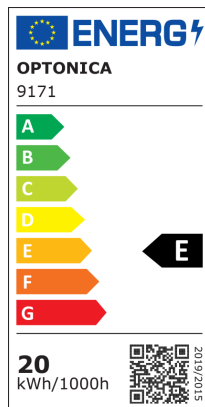

LED ulična svjetiljka PF>0,9

Vlast

20W

Svijetla boja

White light

Stamps

Tehnička specifikacija

Brand	Optonica	On/Off Cycles	35 000x
Product Code	SL20-A1	Instant On	0.2s
Power	20W	Material	Aluminium
Energy Consumption	20 kWh/1000h	Operating Frequency	50-60 Hz
Input voltage	AC220-240V	Temperature	-20°C / +40°C
Flux	2000 lm	Ra ≥	70
FLUX per watt	100lm/W	Life span	25 000 Hours
IP	65	Color Code	860
Dimmable	No	Lumen maintenance at end of service life	70%
Correlated Color Temperature	6000K	Size of product	300x105x50 mm
Light Color	White light	Items per pack	1
Wattage Equivalent	126W	Items per box	20
EAN Code	3800156691711	Protection Class	II
Energy Efficiency Label	E	Gross weight	0,780 kg
Beam angle	120°	Net weight	0,623 kg
Power Factor	0.9	Warranty	2 Years
Power LED	20W		