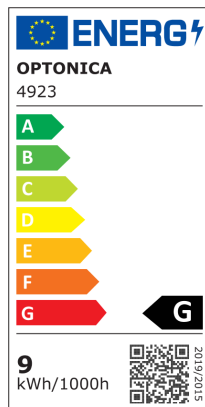

LED traka 4040 60 SMD/m

Snaga

10W/m

Svijetla boja

Stamps

Tehnička specifikacija

Brand	Optonica	Instant On	0.1s
Product Code	ST4040-A1	Operating Frequency	50-60 Hz
Power	10W/m	Temperature	-20°C / +40°C
Energy Consumption	10 kWh/1000h	Life span	25 000 Hours
Input voltage	DC12V	Color Code	827
Flux	650 lm	LED Type	4040
IP	44	Lumen maintenance at end of service life	70%
Dimmable	No	Size of product	10x2 mm
Correlated Color Temperature	3000K	Size of package	155x190 mm
Light Color	Warm white	Material	Flex PCB
EAN Code	3800156649231	Gross weight	0,121 kg
Energy Efficiency Label	G	Net weight	0,109 kg
Beam angle	120°	Warranty	2 Years
On/Off Cycles	25 000x		