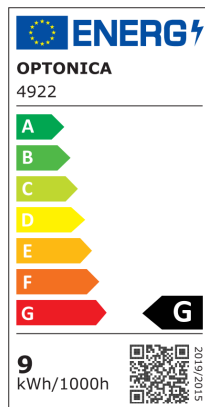

LED traka 4040 60 SMD/m

Snaga

10W/m

Svijetla boja

Stamps

Tehnička specifikacija

Brand	Optonica
Product Code	ST4040-A1
Power	10W/m
Energy Consumption	10 kWh/1000h
Input voltage	DC12V
Flux	650 lm
IP	44
Dimmable	No
Correlated Color Temperature	4000K
Light Color	Neutral white
EAN Code	3800156649224
Energy Efficiency Label	G
Beam angle	120°
On/Off Cycles	25 000x

Instant On	0.1s
Operating Frequency	50-60 Hz
Temperature	-20°C / +40°C
Life span	25 000 Hours
Color Code	845
LED Type	4040
Lumen maintenance at end of service life	70%
Size of product	10x2 mm
Size of package	155x190 mm
Material	Flex PCB
Gross weight	0,121 kg
Net weight	0,109 kg
Warranty	2 Years