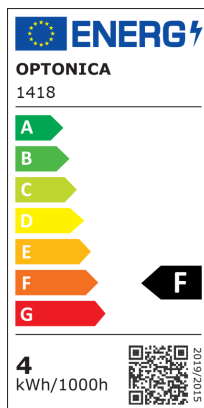

LED žarulja sa žarnom niti G45 E14 zlatno staklo prigušiva

Snaga

4W

Svijetla boja

Stamps

4 kWh/1000h

Tehnička specifikacija

Brand	Optonica	Instant On	0.1s
Product Code	SP4-A4	Operating Frequency	50-60 Hz
Socket	E14	Temperature	-20°C / +40°C
Power	4W	Ra ≥	80
Energy Consumption	4 kWh/1000h	Life span	25 000 Hours
Input voltage	AC175-265V	Color Code	826
Flux	350 lm	Lumen maintenance at end of service life	70%
FLUX per watt	88lm/W	Size of product	45x78 mm
IP	20	Size of package	85x50x50 mm
Dimmable	Yes	Size of Box	555x275x200 mm
Correlated Color Temperature	2500K	Items per pack	1
Light Color	Warm white	Items per box	100
Wattage Equivalent	30W	Material	Glass
EAN Code	3800156614185	Gross weight	0,030 kg
Energy Efficiency Label	F	Net weight	0,020 kg
Beam angle	300°	Warranty	2 Years
On/Off Cycles	25 000x		