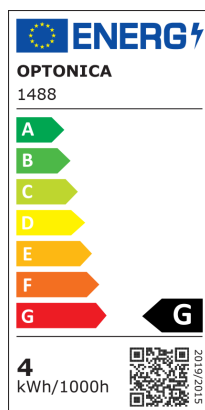

LED žarulja R39 E14

Snaga

4W

Svijetla boja

Stamps

Tehnička specifikacija

| | | | |
|-------------------------------------|---------------|---|----------------|
| Brand | Optonica | On/Off Cycles | 25 000x |
| Product Code | SP4-A5 | Instant On | 0.2s |
| Socket | E14 | Material | ALU+PC |
| Power | 4W | Operating Frequency | 50-60 Hz |
| Energy Consumption | 4 kWh/1000h | Temperature | -20°C / +40°C |
| Input voltage | AC175-265V | Ra ≥ | 80 |
| Flux | 300lm | Life span | 25 000 Hours |
| FLUX per watt | 75lm/W | Color Code | 845 |
| IP | 20 | Lumen maintenance at end of service life | 70% |
| Dimmable | No | Size of product | 40x70 mm |
| Correlated Color Temperature | 4500K | Size of package | 70x40x40 mm |
| Light Color | Neutral white | Size of Box | 420x220x165 mm |
| Wattage Equivalent | 30W | Items per pack | 1 |
| EAN Code | 3800156614888 | Items per box | 100 |
| Energy Efficiency Label | G | Candela | 41 cd |
| Beam angle | 200° | Gross weight | 0,020 kg |
| Power Factor | 0.5 | Net weight | 0,016 kg |
| Power LED | 4W | Warranty | 2 Years |