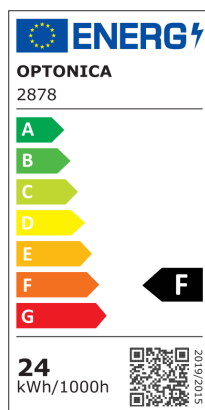

LED stropna svjetiljka Home Edition

Snaga

24W

Svijetla boja

 Warm white

Stamps

Tehnička specifikacija

Brand	Optonica	Instant On	0.1s
Product Code	DL24-B1	Operating Frequency	50-60 Hz
Power	24W	Temperature	-20°C / +40°C
Energy Consumption	24 kWh/1000h	Ra ≥	80
Input voltage	AC175-265V	Life span	25 000 Hours
Flux	1990 Lm	Color Code	827
FLUX per watt	83lm/W	Lumen maintenance at end of service life	70%
IP	20	Size of product	350x350 mm
Dimmable	No	Size of package	385x74x385 mm
Correlated Color Temperature	3000K	Size of Box	510x510x780 mm
Light Color	Warm white	Items per pack	1
EAN Code	380015662786	Items per box	10
Energy Efficiency Label	F	Gross weight	0,722 kg
Beam angle	120°	Net weight	0,520 kg
On/Off Cycles	25 000x	Warranty	2 Years