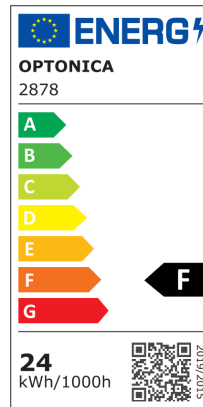

LED stropna svjetiljka Home Edition

Vlast

24W

Svijetla boja

 Warm white

Stamps

Tehnička specifikacija

Brand	Optonica	Instant On	0.1s
Product Code	DL24-B1	Operating Frequency	50-60 Hz
Power	24W	Temperature	-20°C / +40°C
Energy Consumption	24 kWh/1000h	Ra ≥	80
Input voltage	AC175-265V	Life span	25 000 Hours
Flux	1990 Lm	Color Code	827
FLUX per watt	83lm/W	Lumen maintenance at end of service life	70%
IP	20	Size of product	350x350 mm
Dimmable	No	Size of package	385x74x385 mm
Correlated Color Temperature	3000K	Size of Box	510x510x780 mm
Light Color	Warm white	Items per pack	1
EAN Code	380015662786	Items per box	10
Energy Efficiency Label	F	Gross weight	0,722 kg
Beam angle	120°	Net weight	0,520 kg
On/Off Cycles	25 000x	Warranty	2 Years