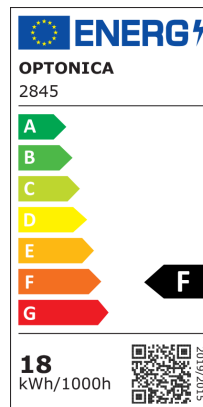

LED Deckenleuchte

Leistung

18W

Lichtfarbe

Stamps

Technische Spezifikation

Brand	Optonica	Instant On	0.1s
Product Code	DL18-B1	Operating Frequency	50-60 Hz
Power	18W	Temperature	-20°C / +40°C
Energy Consumption	18 kWh/1000h	Ra ≥	80
Input voltage	AC175-265V	Life span	25 000 Hours
Flux	1550 Lm	Color Code	828
FLUX per watt	86lm/W	Lumen maintenance at end of service life	70%
IP	20	Size of product	Φ300x65 mm
Dimmable	No	Size of package	334x73.5x334 mm
Correlated Color Temperature	3000K	Size of Box	510x510x780 mm
Light Color	Warmweiß	Items per pack	1
EAN Code	3800156628458	Items per box	20
Energy Efficiency Label	F	Gross weight	0,642 kg
Beam angle	120°	Net weight	0,442 kg
On/Off Cycles	25 000x	Warranty	2 Years