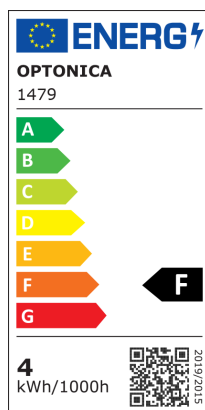

LED sijalica sa žarnom niti G45 E14

Snaga

4W

Svijetla boja

Stamps

Tehnička specifikacija

Brand	Optonica	On/Off Cycles	25 000x
Product Code	SP4-A4	Instant On	0.2s
Socket	E14	Material	Glass
Power	4W	Operating Frequency	50-60 Hz
Energy Consumption	4 kWh/1000h	Temperature	-20°C / +40°C
Input voltage	AC175-265V	Ra ≥	80
Flux	400 lm	Life span	25 000 Hours
FLUX per watt	100lm/W	Color Code	827
IP	20	Lumen maintenance at end of service life	70%
Dimmable	No	Size of product	45x78 mm
Correlated Color Temperature	2700K	Size of package	85x50x50 mm
Light Color	Warm white	Size of Box	555x275x200 mm
Wattage Equivalent	32W	Items per pack	1
EAN Code	3800156614796	Items per box	100
Energy Efficiency Label	F	Candela	34 cd
Beam angle	300°	Gross weight	0,028 kg
Power Factor	0.5	Net weight	0,012 kg
Power LED	4W	Warranty	2 Years