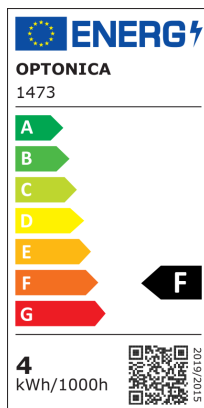

LED Филамент Крушка C35 E14 Candle Димируема

Мощност

4W

Цвят на светлината

Топла светлина

Stamps

Техническа Спецификация

Brand	Optonica	On/Off Cycles	25 000x
Product Code	SP4-A6	Instant On	0.2s
Socket	E14	Material	Glass
Power	4W	Operating Frequency	50-60 Hz
Energy Consumption	4 kWh/1000h	Temperature	-20°C / +40°C
Input voltage	AC175-265V	Ra ≥	80
Flux	400 lm	Life span	25 000 Hours
FLUX per watt	100lm/W	Color Code	828
IP	20	Lumen maintenance at end of service life	70%
Dimmable	Yes	Size of product	35x95 mm
Correlated Color Temperature	2800K	Size of package	100x40x40 mm
Light Color	Топла светлина	Size of Box	420x215x240 mm
Wattage Equivalent	32W	Items per pack	1
EAN Code	3800156614734	Items per box	100
Energy Efficiency Label	F	Gross weight	0,021 kg
Beam angle	300°	Net weight	0,014 kg
Power Factor	0.5	Warranty	2 Years