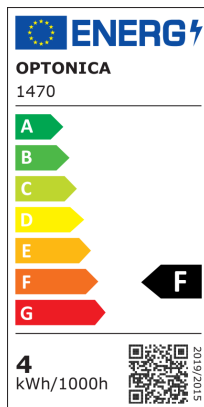

LED filamentna svijeća C35 E14

Snaga

4W

Svijetla boja

White light

Stamps

CE

RoHS

-80

Tehnička specifikacija

Brand	Optonica	On/Off Cycles	25 000x
Product Code	SP4-A4	Instant On	0.2s
Socket	E14	Material	Glass
Power	4W	Operating Frequency	50-60 Hz
Energy Consumption	4 kWh/1000h	Temperature	-20°C / +40°C
Input voltage	AC175-265V	Ra ≥	80
Flux	400 lm	Life span	25 000 Hours
FLUX per watt	100lm/W	Color Code	860
IP	20	Lumen maintenance at end of service life	70%
Dimmable	No	Size of product	35x95 mm
Correlated Color Temperature	6000K	Size of package	100x40x40 mm
Light Color	White light	Size of Box	420x215x240 mm
Wattage Equivalent	32W	Items per pack	1
EAN Code	3800156614703	Items per box	100
Energy Efficiency Label	F	Gross weight	0,021 kg
Beam angle	300°	Net weight	0,014 kg
Power Factor	0.5	Warranty	2 Years
Power LED	4W		