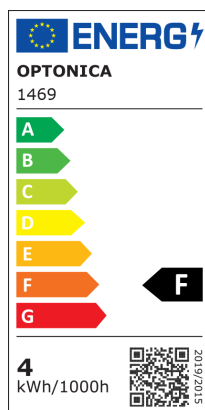

LED filamentna svijeća C35 E14 prigušiva

Snaga

4W

Svijetla boja

Stamps

Tehnička specifikacija

Brand	Optonica	On/Off Cycles	25 000x
Product Code	SP4-A6	Instant On	0.2s
Socket	E14	Material	Glass
Power	4W	Operating Frequency	50-60 Hz
Energy Consumption	4 kWh/1000h	Temperature	-20°C / +40°C
Input voltage	AC175-265V	Ra ≥	80
Flux	400 lm	Life span	25 000 Hours
FLUX per watt	100lm/W	Color Code	845
IP	20	Lumen maintenance at end of service life	70%
Dimmable	Yes	Size of product	35x98 mm
Correlated Color Temperature	4000K	Size of package	100x40x40 mm
Light Color	Neutral white	Size of Box	420x215x240 mm
Wattage Equivalent	32W	Items per pack	1
EAN Code	3800156614697	Items per box	100
Energy Efficiency Label	F	Gross weight	0,021 kg
Beam angle	300°	Net weight	0,014 kg
Power Factor	0.5	Warranty	2 Years
Power LED	4W		