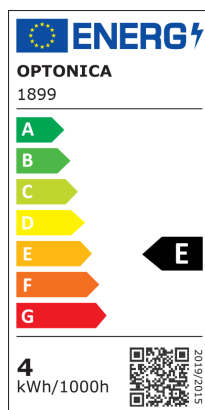

LED sijalica sa žarnom niti A60, prigušiva

Vlast

4W

Svijetla boja

Stamps

Tehnička specifikacija

Brand	Optonica	On/Off Cycles	25 000x
Product Code	SP6-A6	Instant On	0.1s
Socket	E27	Material	Glass
Power	4W	Operating Frequency	50-60 Hz
Energy Consumption	4 kWh/1000h	Temperature	-20°C / +40°C
Input voltage	AC175-265V	Life span	25 000 Hours
Flux	470 lm	Color Code	828
FLUX per watt	117.5 lm/W	LED Type	Filament
IP	20	Lumen maintenance at end of service life	70%
Dimmable	Yes	Size of product	φ60x106 mm
Correlated Color Temperature	2800K	Size of package	125x65x65 mm
Light Color	Warm white	Items per pack	1
Wattage Equivalent	48W	Items per box	100
EAN Code	3800156618992	Gross weight	0,046 kg
Energy Efficiency Label	E	Net weight	0,027 kg
Beam angle	300°	Warranty	2 Years
Power Factor	0.5		