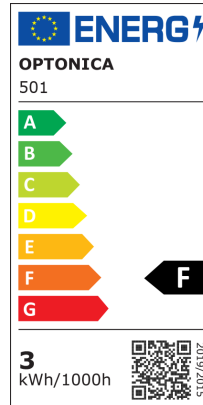

LED Außen Einbaustrahler

Leistung

3W

Lichtfarbe

Stamps

Technische Spezifikation

Brand	Optonica	Instant On	0.1s
Product Code	UN3-A1	Material	Aluminium
Power	3W	Operating Frequency	50-60 Hz
Energy Consumption	3 kWh/1000h	Temperature	-20°C / +40°C
Input voltage	AC200-245V	Ra ≥	80
Flux	240 lm	Life span	25 000 Hours
FLUX per watt	80lm/W	Color Code	860
IP	65	Mount Type	Built-In
Dimmable	No	Lumen maintenance at end of service life	70%
Correlated Color Temperature	6000K	Size of product	Ø 100 x 88 mm
Light Color	Kaltweiß	Size of package	110x110x110 mm
EAN Code	3800156605015	Items per pack	1
Energy Efficiency Label	F	Items per box	50
Beam angle	18°	Gross weight	0,400 kg
Power Factor	0.5	Net weight	0,360 kg
On/Off Cycles	25 000x	Warranty	2 Years