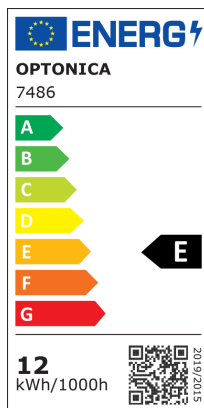

LED zidna svjetiljka Epistar 2x6W, sivo kućište, rotabilna

Snaga

12W

Svijetla boja

Neutral white

Stamps

RoHS

-80

12 kWh/1000h

Tehnička specifikacija

Brand	Optonica	Material	Aluminium
Product Code	WL12-A2	Operating Frequency	50-60 Hz
Power	12W	Temperature	-20°C / +40°C
Energy Consumption	12 kWh/1000h	Ra ≥	80
Input voltage	AC220-240V	Life span	25 000 Hours
Flux	1320 lm	Color Code	840
FLUX per watt	110lm/W	Body Color	Gray
IP	54	Mount Type	Wall Installation
Dimmable	No	Lumen maintenance at end of service life	70%
Correlated Color Temperature	4000K	Size of product	221x96x54 mm
Light Color	Neutral white	Size of package	245x105x65 mm
Wattage Equivalent	88W	Items per pack	1
EAN Code	3800156674868	Items per box	20
Energy Efficiency Label	E	Color Of The Shell	Grey
Beam angle	120°	Gross weight	1,060 kg
Power Factor	0.5	Net weight	0,990 kg
On/Off Cycles	25 000x	Warranty	2 Years