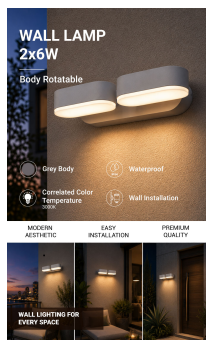

LED zidna svjetiljka Epistar 2x6W, sivo kućište, rotabilna

Snaga

12W

Svijetla boja

Stamps

RoHS

-80

Tehnička specifikacija

Brand	Optonica	Material	Aluminium
Product Code	WL12-A2	Operating Frequency	50-60 Hz
Power	12W	Temperature	-20°C / +40°C
Energy Consumption	12 kWh/1000h	Ra ≥	80
Input voltage	AC220-240V	Life span	25 000 Hours
Flux	1320 lm	Color Code	830
FLUX per watt	110lm/W	Body Color	Gray
IP	54	Mount Type	Wall Installation
Dimmable	No	Lumen maintenance at end of service life	70%
Correlated Color Temperature	3000K	Size of product	221x96x54 mm
Light Color	Warm white	Size of package	245x105x65 mm
Wattage Equivalent	88W	Items per pack	1
EAN Code	3800156674837	Items per box	20
Energy Efficiency Label	E	Color Of The Shell	Grey
Beam angle	120°	Gross weight	1,060 kg
Power Factor	0.5	Net weight	0,990 kg
On/Off Cycles	25 000x	Warranty	2 Years
Instant On	0.1s		