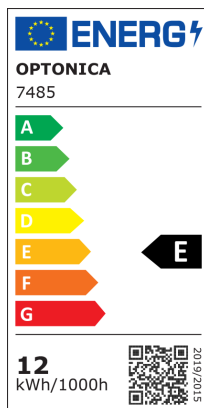

LED zidna svjetiljka Epistar 2x6W crno kućište rotabilno

Snaga

12W

Svijetla boja

Neutral white

Stamps

RoHS

-80

Tehnička specifikacija

Brand	Optonica	Material	Aluminium
Product Code	WL12-A2	Operating Frequency	50-60 Hz
Power	12W	Temperature	-20°C / +40°C
Energy Consumption	12 kWh/1000h	Ra ≥	80
Input voltage	AC220-240V	Life span	25 000 Hours
Flux	1320 lm	Color Code	840
FLUX per watt	110lm/W	Body Color	Black
IP	54	Mount Type	Wall Installation
Dimmable	No	Lumen maintenance at end of service life	70%
Correlated Color Temperature	4000K	Size of product	221x96x54 mm
Light Color	Neutral white	Size of package	245x105x65 mm
Wattage Equivalent	88W	Items per pack	1
EAN Code	3800156674851	Items per box	20
Energy Efficiency Label	E	Color Of The Shell	Black
Beam angle	120°	Gross weight	1,060 kg
Power Factor	0.5	Net weight	0,990 kg
On/Off Cycles	25 000x	Warranty	2 Years