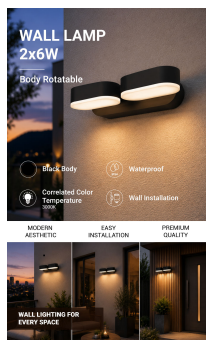

LED zidna svjetiljka Epistar 2x6W crno kućište rotabilno

Snaga

12W

Svijetla boja

Warm white

Stamps

RoHS

-80

Tehnička specifikacija

Brand	Optonica	Material	Aluminium
Product Code	WL12-A2	Operating Frequency	50-60 Hz
Power	12W	Temperature	-20°C / +40°C
Energy Consumption	12 kWh/1000h	Ra ≥	80
Input voltage	AC220-240V	Life span	25 000 Hours
Flux	1320 lm	Color Code	830
FLUX per watt	110lm/W	Body Color	Black
IP	54	Mount Type	Wall Installation
Dimmable	No	Lumen maintenance at end of service life	70%
Correlated Color Temperature	3000K	Size of product	230 x 55 x 95mm
Light Color	Warm white	Size of package	245x105x65 mm
Wattage Equivalent	88W	Items per pack	1
EAN Code	3800156674820	Items per box	20
Energy Efficiency Label	E	Color Of The Shell	Black
Beam angle	120°	Gross weight	1,060 kg
Power Factor	0.5	Net weight	0,990 kg
On/Off Cycles	25 000x	Warranty	2 Years
Instant On	0.1s		