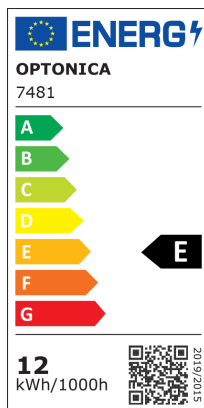

LED zidna svjetiljka Epistar 2x6W bijelo kućište rotabilno

Snaga

12W

Svijetla boja

Warm white

Stamps

RoHS

-80

Tehnička specifikacija

Brand	Optonica	Material	Aluminium
Product Code	WL12-A2	Operating Frequency	50-60 Hz
Power	12W	Temperature	-20°C / +40°C
Energy Consumption	12 kWh/1000h	Ra ≥	80
Input voltage	AC220-240V	Life span	25 000 Hours
Flux	1320 lm	Color Code	830
FLUX per watt	110lm/W	Body Color	White
IP	54	Mount Type	Wall Installation
Dimmable	No	Lumen maintenance at end of service life	70%
Correlated Color Temperature	3000K	Size of product	230 x 55 x 95mm
Light Color	Warm white	Size of package	245x105x65 mm
Wattage Equivalent	88W	Items per pack	1
EAN Code	3800156674813	Items per box	20
Energy Efficiency Label	E	Color Of The Shell	White
Beam angle	120°	Gross weight	1,060 kg
Power Factor	0.5	Net weight	0,990 kg
On/Off Cycles	25 000x	Warranty	2 Years