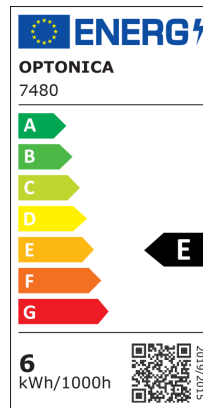

LED zidna svjetiljka Epistar 6W, sivo kućište, rotabilna

Snaga

6W

Svijetla boja

Neutral white

Stamps

Tehnička specifikacija

Brand	Optonica	Instant On	0.1s
Product Code	WL6-A4	Material	Aluminium
Power	6W	Operating Frequency	50-60 Hz
Energy Consumption	6 kWh/1000h	Temperature	-20°C / +40°C
Input voltage	AC220-240V	Ra ≥	80
Flux	660 lm	Life span	25 000 Hours
FLUX per watt	110lm/W	Color Code	840
IP	54	Body Color	Gray
Dimmable	No	Lumen maintenance at end of service life	70%
Correlated Color Temperature	4000K	Size of product	110 x 55 x 95mm
Light Color	Neutral white	Size of package	125x105x75 mm
Wattage Equivalent	44W	Items per pack	1
EAN Code	3800156674806	Items per box	20
Energy Efficiency Label	E	Color Of The Shell	Grey
Beam angle	120°	Gross weight	0,600 kg
Power Factor	0.5	Net weight	0,540 kg
On/Off Cycles	25 000x	Warranty	2 Years