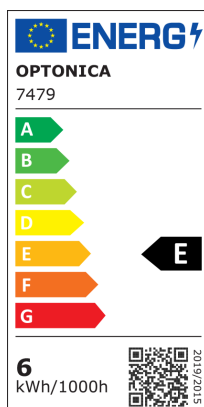

LED zidna svjetiljka Epistar 6W crno kućište rotabilno

Snaga

6W

Svijetla boja

Neutral white

Stamps

Tehnička specifikacija

Brand	Optonica	Material	Aluminium
Product Code	WL6-A4	Operating Frequency	50-60 Hz
Power	6W	Temperature	-20°C / +40°C
Energy Consumption	6 kWh/1000h	Ra ≥	80
Input voltage	AC220-240V	Life span	25 000 Hours
Flux	660 lm	Color Code	840
FLUX per watt	110lm/W	Body Color	Black
IP	54	Mount Type	Wall Installation
Dimmable	No	Lumen maintenance at end of service life	70%
Correlated Color Temperature	4000K	Size of product	110 x 55 x 95mm
Light Color	Neutral white	Size of package	125x105x75 mm
Wattage Equivalent	44W	Items per pack	1
EAN Code	3800156674790	Items per box	20
Energy Efficiency Label	E	Color Of The Shell	Black
Beam angle	120°	Gross weight	0,600 kg
Power Factor	0.5	Net weight	0,540 kg
On/Off Cycles	25 000x	Warranty	2 Years