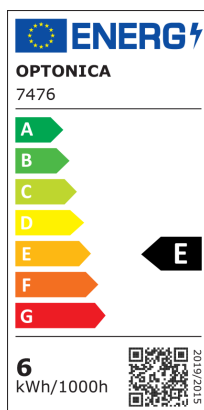

LED zidna svjetiljka Epistar 6W crno kućište rotabilno

Snaga

6W

Svijetla boja

Stamps

RoHS

-80

6 kWh/1000h

Tehnička specifikacija

Brand	Optonica	Material	Aluminium
Product Code	WL6-A4	Operating Frequency	50-60 Hz
Power	6W	Temperature	-20°C / +40°C
Energy Consumption	6 kWh/1000h	Ra ≥	80
Input voltage	AC220-240V	Life span	25 000 Hours
Flux	660 lm	Color Code	830
FLUX per watt	110lm/W	Body Color	Black
IP	54	Mount Type	Wall Installation
Dimmable	No	Lumen maintenance at end of service life	70%
Correlated Color Temperature	3000K	Size of product	110 x 55 x 95mm
Light Color	Warm white	Size of package	125x105x75 mm
Wattage Equivalent	44W	Items per pack	1
EAN Code	3800156674769	Items per box	20
Energy Efficiency Label	E	Color Of The Shell	Black
Beam angle	120°	Gross weight	0,600 kg
Power Factor	0.5	Net weight	0,540 kg
On/Off Cycles	25 000x	Warranty	2 Years