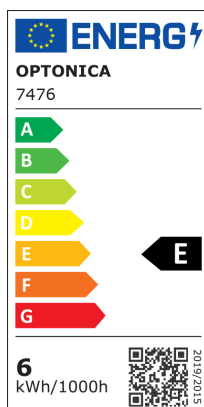

LED zidna svjetiljka Epistar 6W crno kućište rotabilno

Snaga

6W

Svijetla boja

Stamps

RoHS

-80

Tehnička specifikacija

Brand	Optonica	Material	Aluminium
Product Code	WL6-A4	Operating Frequency	50-60 Hz
Power	6W	Temperature	-20°C / +40°C
Energy Consumption	6 kWh/1000h	Ra ≥	80
Input voltage	AC220-240V	Life span	25 000 Hours
Flux	660 lm	Color Code	830
FLUX per watt	110lm/W	Body Color	Black
IP	54	Mount Type	Wall Installation
Dimmable	No	Lumen maintenance at end of service life	70%
Correlated Color Temperature	3000K	Size of product	110x96x54 mm
Light Color	Warm white	Size of package	125x105x75 mm
Wattage Equivalent	44W	Items per pack	1
EAN Code	3800156674769	Items per box	20
Energy Efficiency Label	E	Color Of The Shell	Black
Beam angle	120°	Gross weight	0,600 kg
Power Factor	0.5	Net weight	0,540 kg
On/Off Cycles	25 000x	Warranty	2 Years