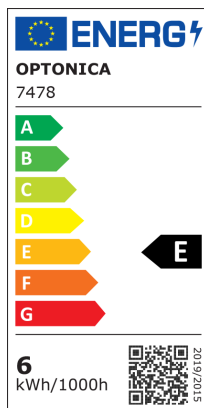

LED zidna svjetiljka Epistar 6W bijelo kućište rotabilno

Snaga

6W

Svijetla boja

Neutral white

Stamps

RoHS

-80

Tehnička specifikacija

Brand	Optonica	Material	Aluminium
Product Code	WL6-A4	Operating Frequency	50-60 Hz
Power	6W	Temperature	-20°C / +40°C
Energy Consumption	6 kWh/1000h	Ra ≥	80
Input voltage	AC220-240V	Life span	25 000 Hours
Flux	660 lm	Color Code	840
FLUX per watt	110lm/W	Body Color	White
IP	54	Mount Type	Wall Installation
Dimmable	No	Lumen maintenance at end of service life	70%
Correlated Color Temperature	4000K	Size of product	110 x 55 x 95mm
Light Color	Neutral white	Size of package	125x105x75 mm
Wattage Equivalent	44W	Items per pack	1
EAN Code	3800156674783	Items per box	20
Energy Efficiency Label	E	Color Of The Shell	White
Beam angle	120°	Gross weight	0,600 kg
Power Factor	0.5	Net weight	0,540 kg
On/Off Cycles	25 000x	Warranty	2 Years