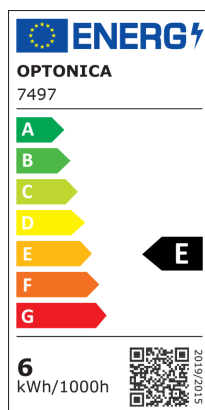

LED zidna svjetiljka, okruglo crno kućište

Snaga

6W

Svijetla boja

Stamps

Tehnička specifikacija

Brand	Optonica	On/Off Cycles	25 000x
Product Code	WL6-A5	Instant On	0.1s
Power	6W	Material	Aluminium
Energy Consumption	6 kWh/1000h	Operating Frequency	50-60 Hz
Input voltage	AC220-240V	Temperature	-20°C / +40°C
Flux	660 lm	Life span	25 000 Hours
FLUX per watt	110lm/W	Color Code	840
IP	54	Body Color	Black
Dimmable	No	LED Type	Cree
Correlated Color Temperature	4000K	Lumen maintenance at end of service life	70%
Light Color	Neutral white	Size of product	Ø111x93 mm
Wattage Equivalent	44W	Size of package	115x115x115 mm
EAN Code	3800156674974	Color Of The Shell	Black
Energy Efficiency Label	E	Gross weight	0,700 kg
Beam angle	90°	Net weight	0,640 kg
Power Factor	0.9	Warranty	2 Years