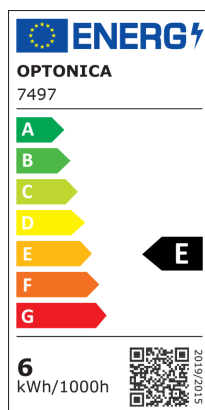

### LED zidna svjetiljka, okruglo crno kućište

Snaga

6W

Svijetla boja

Stamps

## Tehnička specifikacija

Brand	Optonica	On/Off Cycles	25 000x
Product Code	WL6-A5	Instant On	0.1s
Power	6W	Material	Aluminium
Energy Consumption	6 kWh/1000h	Operating Frequency	50-60 Hz
Input voltage	AC220-240V	Temperature	-20°C / +40°C
Flux	660 lm	Life span	25 000 Hours
FLUX per watt	110lm/W	Color Code	840
IP	54	Body Color	Black
Dimmable	No	LED Type	Cree
Correlated Color Temperature	4000K	Lumen maintenance at end of service life	70%
Light Color	Neutral white	Size of product	φ110 mm
Wattage Equivalent	44W	Size of package	115x115x115 mm
EAN Code	3800156674974	Color Of The Shell	Black
Energy Efficiency Label	E	Gross weight	0,700 kg
Beam angle	90°	Net weight	0,640 kg
Power Factor	0.9	Warranty	2 Years