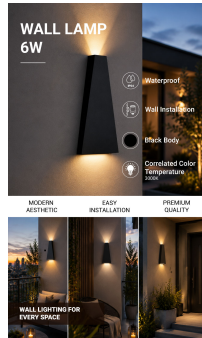

LED zidna svjetiljka, crno kućište

Snaga

6W

Svijetla boja

 Warm white

Stamps

RoHS

-80

Tehnička specifikacija

Brand	Optonica	Instant On	0.1s
Product Code	WL6-A3	Material	Aluminium
Power	6W	Operating Frequency	50-60 Hz
Energy Consumption	6 kWh/1000h	Temperature	-20°C / +40°C
Input voltage	AC220-240V	Life span	25 000 Hours
Flux	660 lm	Color Code	830
FLUX per watt	110lm/W	Body Color	Black
IP	54	LED Type	Cree
Dimmable	No	Lumen maintenance at end of service life	70%
Correlated Color Temperature	3000K	Size of product	200x90x90 mm
Light Color	Warm white	Size of package	235x120x120 mm
Wattage Equivalent	44W	Items per pack	1
EAN Code	3800156674707	Items per box	20
Energy Efficiency Label	E	Color Of The Shell	Black
Beam angle	Up 15°- Down 90°	Gross weight	0,910 kg
Power Factor	0.9	Net weight	0,800 kg
On/Off Cycles	25 000x	Warranty	2 Years