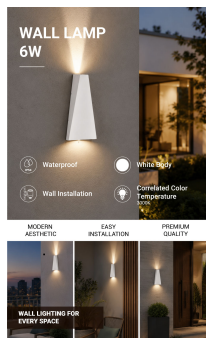

LED zidna svjetiljka, bijelo kućište

Snaga

6W

Svijetla boja

Warm white

Stamps

RoHS

-80

Tehnička specifikacija

Brand	Optonica	Instant On	0.1s
Product Code	WL6-A3	Material	Aluminium
Power	6W	Operating Frequency	50-60 Hz
Energy Consumption	6 kWh/1000h	Temperature	-20°C / +40°C
Input voltage	AC220-240V	Life span	25 000 Hours
Flux	660 lm	Color Code	830
FLUX per watt	110lm/W	Body Color	White
IP	54	LED Type	Cree
Dimmable	No	Lumen maintenance at end of service life	70%
Correlated Color Temperature	3000K	Size of product	90 x 202 x 90mm
Light Color	Warm white	Size of package	235x120x120 mm
Wattage Equivalent	44W	Items per pack	1
EAN Code	3800156674691	Items per box	20
Energy Efficiency Label	E	Color Of The Shell	White
Beam angle	Up 15°- Down 90°	Gross weight	0,910 kg
Power Factor	0.9	Net weight	0,800 kg
On/Off Cycles	25 000x	Warranty	2 Years