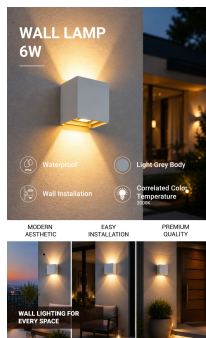

LED zidna svjetiljka, sivo kućište, kvadratno

Snaga

6W

Svijetla boja

Stamps

Tehnička specifikacija

Brand	Optonica	Instant On	0.1s
Product Code	WL6-A1	Material	Aluminium
Power	6W	Operating Frequency	50-60 Hz
Energy Consumption	6 kWh/1000h	Temperature	-20°C / +40°C
Input voltage	AC220-240V	Life span	25 000 Hours
Flux	660 lm	Color Code	830
FLUX per watt	110lm/W	Body Color	Gray
IP	54	LED Type	Epistar
Dimmable	No	Lumen maintenance at end of service life	70%
Correlated Color Temperature	3000K	Size of product	100x100x100 mm
Light Color	Warm white	Size of package	115x115x115 mm
Wattage Equivalent	44W	Items per pack	1
EAN Code	3800156674530	Items per box	20
Energy Efficiency Label	E	Color Of The Shell	Grey
Beam angle	Adjustable 0°-90°	Gross weight	0,660 kg
Power Factor	0.9	Net weight	0,600 kg
On/Off Cycles	25 000x	Warranty	2 Years