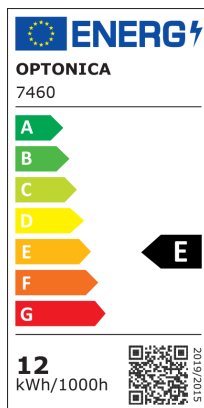

LED zidna svjetiljka, bijelo kućište, kvadratno

Snaga

12W

Svijetla boja

Stamps

RoHS

-80

Tehnička specifikacija

Brand	Optonica	Instant On	0.1s
Product Code	WL12-A1	Material	Aluminium
Power	12W	Operating Frequency	50-60 Hz
Energy Consumption	12 kWh/1000h	Temperature	-20°C / +40°C
Input voltage	AC220-240V	Life span	25 000 Hours
Flux	1320 lm	Color Code	840
FLUX per watt	110lm/W	Body Color	White
IP	54	LED Type	Epistar
Dimmable	No	Lumen maintenance at end of service life	70%
Correlated Color Temperature	4000K	Size of product	100x100x100 mm
Light Color	Neutral white	Size of package	115x115x115 mm
Wattage Equivalent	88W	Items per pack	1
EAN Code	3800156674608	Items per box	20
Energy Efficiency Label	E	Color Of The Shell	White
Beam angle	Adjustable 0°-90°	Gross weight	0,660 kg
Power Factor	0.9	Net weight	0,600 kg
On/Off Cycles	25 000x	Warranty	2 Years