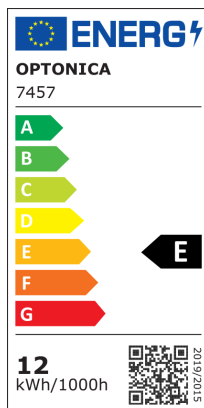

LED zidna svjetiljka, bijelo kućište, kvadratno

Snaga

12W

Svijetla boja

Stamps

Tehnička specifikacija

Brand	Optonica	Instant On	0.1s
Product Code	WL12-A1	Material	Aluminium
Power	12W	Operating Frequency	50-60 Hz
Energy Consumption	12 kWh/1000h	Temperature	-20°C / +40°C
Input voltage	AC220-240V	Life span	25 000 Hours
Flux	1320 lm	Color Code	830
FLUX per watt	110lm/W	Body Color	White
IP	54	LED Type	Epistar
Dimmable	No	Lumen maintenance at end of service life	70%
Correlated Color Temperature	3000K	Size of product	101 x 101 x 101 mm
Light Color	Warm white	Size of package	115x115x115 mm
Wattage Equivalent	88W	Items per pack	1
EAN Code	3800156674578	Items per box	20
Energy Efficiency Label	E	Color Of The Shell	White
Beam angle	Adjustable 0°-90°	Gross weight	0,660 kg
Power Factor	0.9	Net weight	0,600 kg
On/Off Cycles	25 000x	Warranty	2 Years