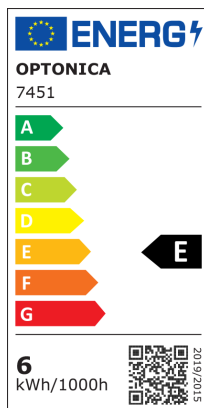

LED zidna svjetiljka, bijelo kućište, kvadratno

Snaga

6W

Svijetla boja

Stamps

RoHS

-80

Tehnička specifikacija

Brand	Optonica
Product Code	WL6-A1
Power	6W
Energy Consumption	6 kWh/1000h
Input voltage	AC220-240V
Flux	660 lm
FLUX per watt	110lm/W
IP	54
Dimmable	No
Correlated Color Temperature	3000K
Light Color	Warm white
Wattage Equivalent	44W
EAN Code	3800156674516
Energy Efficiency Label	E
Beam angle	Adjustable 0°-90°
Power Factor	0.9
On/Off Cycles	25 000x

Instant On	0.1s
Material	Aluminium
Operating Frequency	50-60 Hz
Temperature	-20°C / +40°C
Life span	25 000 Hours
Color Code	830
Body Color	White
LED Type	Epistar
Lumen maintenance at end of service life	70%
Size of product	101 x 101 x 101 mm
Size of package	115x115x115 mm
Items per pack	1
Items per box	20
Color Of The Shell	White
Gross weight	0,660 kg
Net weight	0,600 kg
Warranty	2 Years