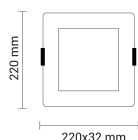

LED mini modul četvrtasti CCT promjena boje 3 godine jamstva Premium linija

Snaga

24W

Svijetla boja

Color Changing
3000K-6000K

Stamps

RoHS

-80

Tehnička specifikacija

Brand	Optonica	Material	ALU+PC
Product Code	DL24-A6	Operating Frequency	50-60 Hz
Power	24W	Temperature	-20°C / +40°C
Energy Consumption	24 kWh/1000h	Ra ≥	80
Input voltage	AC165-265V	Life span	25 000 Hours
Flux	2150 lm	Color Code	CCT
FLUX per watt	90lm/W	Body Color	White
IP	44	Mount Type	Built-In
Dimmable	No	Lumen maintenance at end of service life	70%
Light Color	Color Changing 3000K-6000K	Size of product	220x220x32 mm
Wattage Equivalent	145W	Size of package	255x225x50 mm
EAN Code	3800156625976	Size of Box	500x465x265 mm
Energy Efficiency Label	F	Items per pack	1
Beam angle	100°	Items per box	20
Hole Size	205x205 mm	Color Of The Shell	White
Power Factor	0.95	Gross weight	0,496 kg
On/Off Cycles	25 000x	Net weight	0,412 kg
Instant On	0.1s	Warranty	3 Years