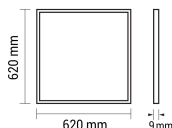

LED panel 62x62 bez treperenja, PF>0,9

Snaga

36W

Svijetla boja

White light

Stamps

RoHS

-80

Tehnička specifikacija

Brand	Optonica	Material	Aluminium
Product Code	DL36-A3	Operating Frequency	50-60 Hz
Power	36W	Temperature	-20°C / +40°C
Energy Consumption	36 kWh/1000h	Ra ≥	80
Input voltage	AC175-265V	Life span	25 000 Hours
Flux	3060 lm	Weight of Product	2.680 kg.
FLUX per watt	85m/W	Color Code	860
IP	20	Body Color	White
Dimmable	No	Lumen maintenance at end of service life	70%
Correlated Color Temperature	6000K	Size of product	620x620x9 mm
Light Color	White light	Size of package	680x650x40 mm
Wattage Equivalent	200W	Items per pack	1
EAN Code	3800156627345	Items per box	6
Energy Efficiency Label	F	Color Of The Shell	White
Beam angle	120°	Gross weight	2,220 kg
Power Factor	0.95	Net weight	2,013 kg
On/Off Cycles	25 000x	Warranty	2 Years
Instant On	0.1s		