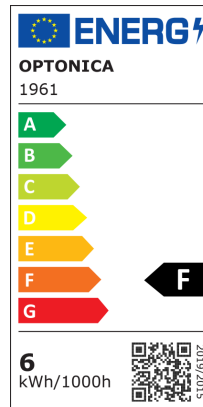

OPTONICA

DATASHEET

LED Спот GU10 4W

Мощност

6W

Цвят на светлината

Неутрална светлина

Stamps

RoHS

-80

Техническа Спецификация

Brand	Optonica	On/Off Cycles	25 000x
Product Code	SP6-A4	Instant On	0.1s
Socket	GU10	Material	ALU+PC
Power	6W	Operating Frequency	50-60 Hz
Energy Consumption	6 kWh/1000h	Temperature	-20°C / +40°C
Input voltage	AC220-240V	Life span	25 000 Hours
Flux	480 lm	Color Code	845
FLUX per watt	80lm/W	LED Type	COB
IP	20	Lumen maintenance at end of service life	70%
Dimmable	No	Size of product	φ50x60 mm
Correlated Color Temperature	4500K	Size of package	70x55x55 mm
Light Color	Неутрална светлина	Items per pack	1
Wattage Equivalent	35W	Items per box	100
EAN Code	3800156619616	Color Of The Shell	White
Energy Efficiency Label	F	Gross weight	0,060 kg
Beam angle	50°	Net weight	0,050 kg
Power Factor	0.5	Warranty	2 Years