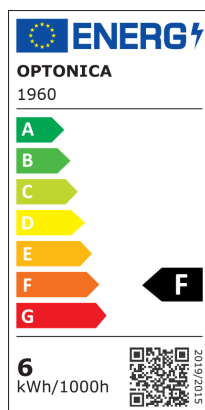

LED reflektor GU10 50° COB bijeli

Vlast

6W

Svijetla boja

Stamps

Tehnička specifikacija

Brand	Optonica	On/Off Cycles	25 000x
Product Code	SP6-A4	Instant On	0.1s
Socket	GU10	Material	ALU+PC
Power	6W	Operating Frequency	50-60 Hz
Energy Consumption	6 kWh/1000h	Temperature	-20°C / +40°C
Input voltage	AC220-240V	Life span	25 000 Hours
Flux	480 lm	Color Code	860
FLUX per watt	80lm/W	LED Type	COB
IP	20	Lumen maintenance at end of service life	70%
Dimmable	No	Size of product	φ50x60 mm
Correlated Color Temperature	6000K	Size of package	70x55x55 mm
Light Color	White light	Items per pack	1
Wattage Equivalent	35W	Items per box	100
EAN Code	3800156619609	Color Of The Shell	White
Energy Efficiency Label	F	Gross weight	0,060 kg
Beam angle	50°	Net weight	0,050 kg
Power Factor	0.5	Warranty	2 Years