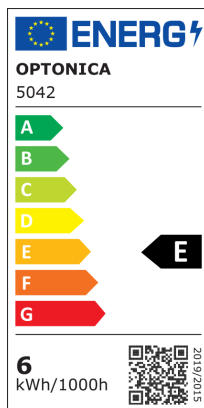

LED rasvjetno tijelo otporno na vatru s izmjenjivim okvirom

Vlast

6W

Svijetla boja

Neutral white

Stamps

Tehnička specifikacija

Brand	Optonica	Instant On	0.1s
Product Code	OT6-A1	Material	Aluminium
Power	6W	Operating Frequency	50-60 Hz
Energy Consumption	6 kWh/1000h	Temperature	-20°C / +40°C
Input voltage	AC200-240V	Ra ≥	80
Flux	570 lm	Life span	25 000 Hours
FLUX per watt	95 lm/W	Color Code	840
IP	65	Body Color	Black
Dimmable	Yes	Mount Type	Built-In
Correlated Color Temperature	4000K	Lumen maintenance at end of service life	70%
Light Color	Neutral white	Size of product	Φ86x60 mm
Wattage Equivalent	38W	Size of package	140x110x100 mm
EAN Code	3800156650428	Items per pack	1
Energy Efficiency Label	E	Items per box	48
Beam angle	40°	Gross weight	0,324 kg
Hole Size	φ70 mm	Net weight	0,244 kg
Power Factor	0.9	Warranty	3 Years
On/Off Cycles	25 000x		