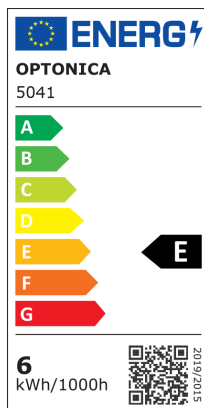

LED tűzvédelmi besorolású lámpatest Cserélhető lünetta

Putere

6W

Culoare deschisă

Stamps

RoHS

-80

6 kWh/1000h

Specificatii tehnice

Brand	Optonica	Instant On	0.1s
Product Code	OT6-A1	Material	Aluminium
Power	6W	Operating Frequency	50-60 Hz
Energy Consumption	6 kWh/1000h	Temperature	-20°C / +40°C
Input voltage	AC200-240V	Ra ≥	80
Flux	540 Lm	Life span	25 000 Hours
FLUX per watt	95 lm/W	Color Code	830
IP	65	Body Color	Black
Dimmable	Yes	Mount Type	Built-In
Correlated Color Temperature	3000K	Lumen maintenance at end of service life	70%
Light Color	Warm white	Size of product	Φ86x80 mm
Wattage Equivalent	38W	Size of package	140x110x100 mm
EAN Code	3800156650411	Items per pack	1
Energy Efficiency Label	E	Items per box	48
Beam angle	40°	Gross weight	0,324 kg
Hole Size	φ70 mm	Net weight	0,244 kg
Power Factor	0.9	Warranty	3 Years
On/Off Cycles	25 000x		