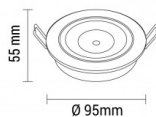

OPTONICA

Spot Downlight LED COB Rond Rotatif 60°

Puissance

- 8W

Couleur de lumiere

Lumière chaude

Stamps

Technical Specification

Energy Efficiency Label	G
Beam angle	60°
Hole Size	φ85 mm
Power Factor	0.5
On/Off Cycles	25 000x
Instant On	0.1s
Material	Aluminium
Operating Frequency	50-60 Hz
Temperature	-20°C / +40°C
Ra ≥	80
Life span	25 000 Hours
Color Code	827
LED Type	COB
Lumen maintenance at end of service life	70%
Size of product	φ95x55 mm
Size of package	100x100x70 mm
Size of Box	370x220x320 mm
Items per pack	1