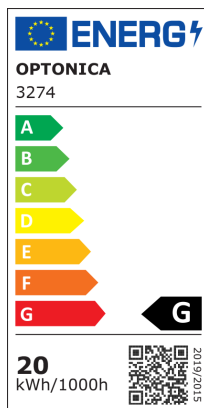

### LED usmjereni downlight COB, TUV certifikat, kut zračenja 145°

Snaga

20W

Svijetla boja

Neutral white

Stamps

RoHS

-80

## Tehnička specifikacija

Brand	Optonica	Instant On	0.1s
Product Code	CB20-A2	Material	Aluminium
Power	20W	Operating Frequency	50-60 Hz
Energy Consumption	20 kWh/1000h	Temperature	-20°C / +40°C
Input voltage	AC175-265V	Ra ≥	80
Flux	1600 lm	Life span	25 000 Hours
FLUX per watt	80lm/W	Color Code	845
IP	20	LED Type	COB
Dimmable	No	Lumen maintenance at end of service life	70%
Correlated Color Temperature	4500K	Size of product	φ195x78 mm
Light Color	Neutral white	Size of package	210x210x85 mm
Wattage Equivalent	160W	Size of Box	440x230x650 mm
EAN Code	3800156632745	Items per pack	1
Energy Efficiency Label	G	Items per box	15
Beam angle	145°	Protection Class	II
Hole Size	φ175 mm	Gross weight	1,369 kg
Power Factor	0.95	Net weight	1,240 kg