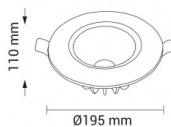

OPTONICA

LED COB Луна TUV PASS

Мощност

- 40W

Цвят на светлината

Неутрална
светлина

Stamps

Техническа Спецификация

Каталожен Номер	3261
Brand	Optonica
Product Code	CB40-A2
Power	40W
Energy Consumption	40 kWh/1000h
Input voltage	AC100-240V
Flux	4000 lm
FLUX per watt	100lm/W
IP	20
Dimmable	No
Correlated Color Temperature	4500K
Light Color	Неутрална светлина
Wattage Equivalent	320W
EAN Code	3800156632615
Energy Efficiency Label	E
Beam angle	60°

Hole Size	φ175 mm
Power Factor	0.9
Power LED	40W
On/Off Cycles	25 000x
Instant On	0.1s
Material	Aluminium
Temperature	-20°C / +40°C
Ra ≥	80
Life span	25 000 Hours
Color Code	845
Body Color	White
LED Type	COB
Lumen maintenance at end of service life	70%
Size of product	φ195x110 mm
Size of package	210x210x110 mm
Size of Box	600x230x440 mm
Items per pack	1
Items per box	10

Gross weight	1,369 kg
Net weight	1,237 kg
Warranty	2 Years