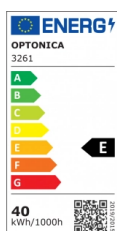

OPTONICA

LED COB Луна TUV PASS

Мощност

- 40W

Цвят на светлината

Неутрална
светлина

Stamps

Техническа Спецификация

Каталожен Номер	3261
Brand	Optonica
Product Code	CB40-A2
Power	40W
Energy Consumption	40 kWh/1000h
Input voltage	AC100-240V
Flux	4000 lm
FLUX per watt	100lm/W
IP	20
Dimmable	No
Correlated Color Temperature	4500K
Light Color	Неутрална светлина
Wattage Equivalent	320W
EAN Code	3800156632615
Energy Efficiency Label	E
Beam angle	60°

Hole Size	φ175 mm
Power Factor	0.9
Power LED	40W
On/Off Cycles	25 000x
Instant On	0.1s
Material	Aluminium
Temperature	-20°C / +40°C
Ra ≥	80
Life span	25 000 Hours
Color Code	845
Body Color	White
LED Type	COB
Lumen maintenance at end of service life	70%
Size of product	φ195x110 mm
Size of package	210x210x110 mm
Size of Box	600x230x440 mm
Items per pack	1
Items per box	10