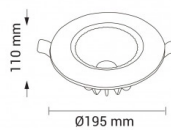

OPTONICA

LED COB Луна TUV PASS

Мощност

- 40W

Цвят на светлината

Бяла светлина

Stamps

Техническа Спецификация

Каталожен Номер	3260
Brand	Optonica
Product Code	CB40-A2
Power	40W
Energy Consumption	40 kWh/1000h
Input voltage	AC100-240V
Flux	4000 lm
FLUX per watt	100lm/W
IP	20
Dimmable	No
Correlated Color Temperature	6000K
Light Color	Бяла светлина
Wattage Equivalent	320W
EAN Code	3800156632608
Energy Efficiency Label	E
Beam angle	60°

Hole Size	φ175 mm
Power Factor	0.9
Power LED	40W
On/Off Cycles	25 000x
Instant On	0.1s
Material	Aluminium
Temperature	-20°C / +40°C
Ra ≥	80
Life span	25 000 Hours
Color Code	860
Body Color	White
LED Type	COB
Lumen maintenance at end of service life	70%
Size of product	φ195x110 mm
Size of package	210x210x110 mm
Size of Box	600x230x440 mm
Items per pack	1
Items per box	10