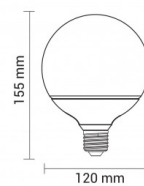

OPTONICA

LED Bombilla De Plástico G125 E27 5 Años de garantía

Potencia **Color de luz**

• 15W

Blanco cálido

Stamps

Especificación técnica

Número de catálogo	1747
Brand	Optonica
Product Code	SP15-A6
Socket	E27
Power	15W
Energy Consumption	15 kWh/1000h
Input voltage	AC175-265V
Flux	1320 lm
FLUX per watt	88lm/W
IP	20
Dimmable	No
Correlated Color Temperature	2700K
Light Color	Blanco cálido
Wattage Equivalent	90W
EAN Code	3800156617476
Energy Efficiency Label	F

Beam angle	270°
Power Factor	0.5
Power LED	15W
On/Off Cycles	25 000x
Instant On	0.1s
Material	ALU+PC
Operating Frequency	50-60 Hz
Temperature	-20°C / +40°C
Ra ≥	80
Life span	35 000 Hours
Color Code	828
Body Color	White
Lumen maintenance at end of service life	70%
Size of product	Φ120x155 mm
Size of package	160x120x120 mm
Items per pack	1
Items per box	100
Gross weight	0,176 kg